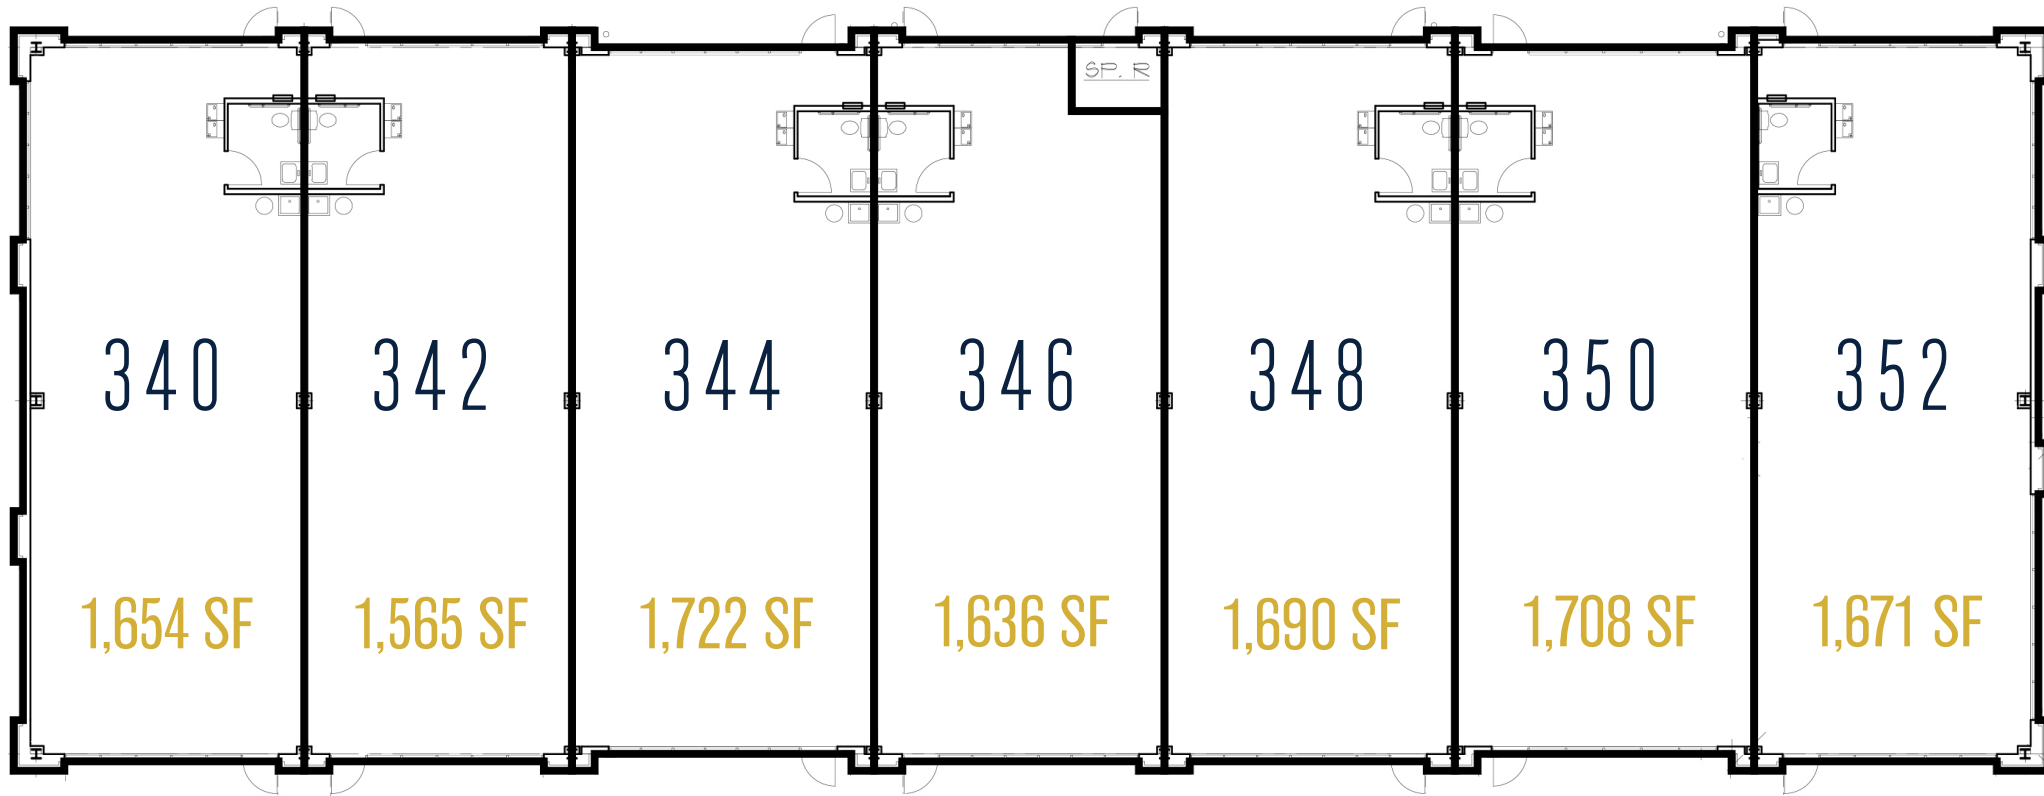

RETAIL BUILDING A

340 - 352 BUCKLEY MILL ROAD, GREENVILLE, DE 19807

RETAIL BUILDING B

360 - 364 BUCKLEY MILL ROAD, GREENVILLE, DE 19807

RETAIL BUILDING C

320 - 322 BUCKLEY MILL ROAD, GREENVILLE, DE 19807

BARLEY MILL

RETAIL BUILDING D

300 - 306 BUCKLEY MILL ROAD, GREENVILLE, DE 19807

RETAIL SPACE | 300 - 371 BUCKLEY MILL ROAD | GREENVILLE, DE 19807