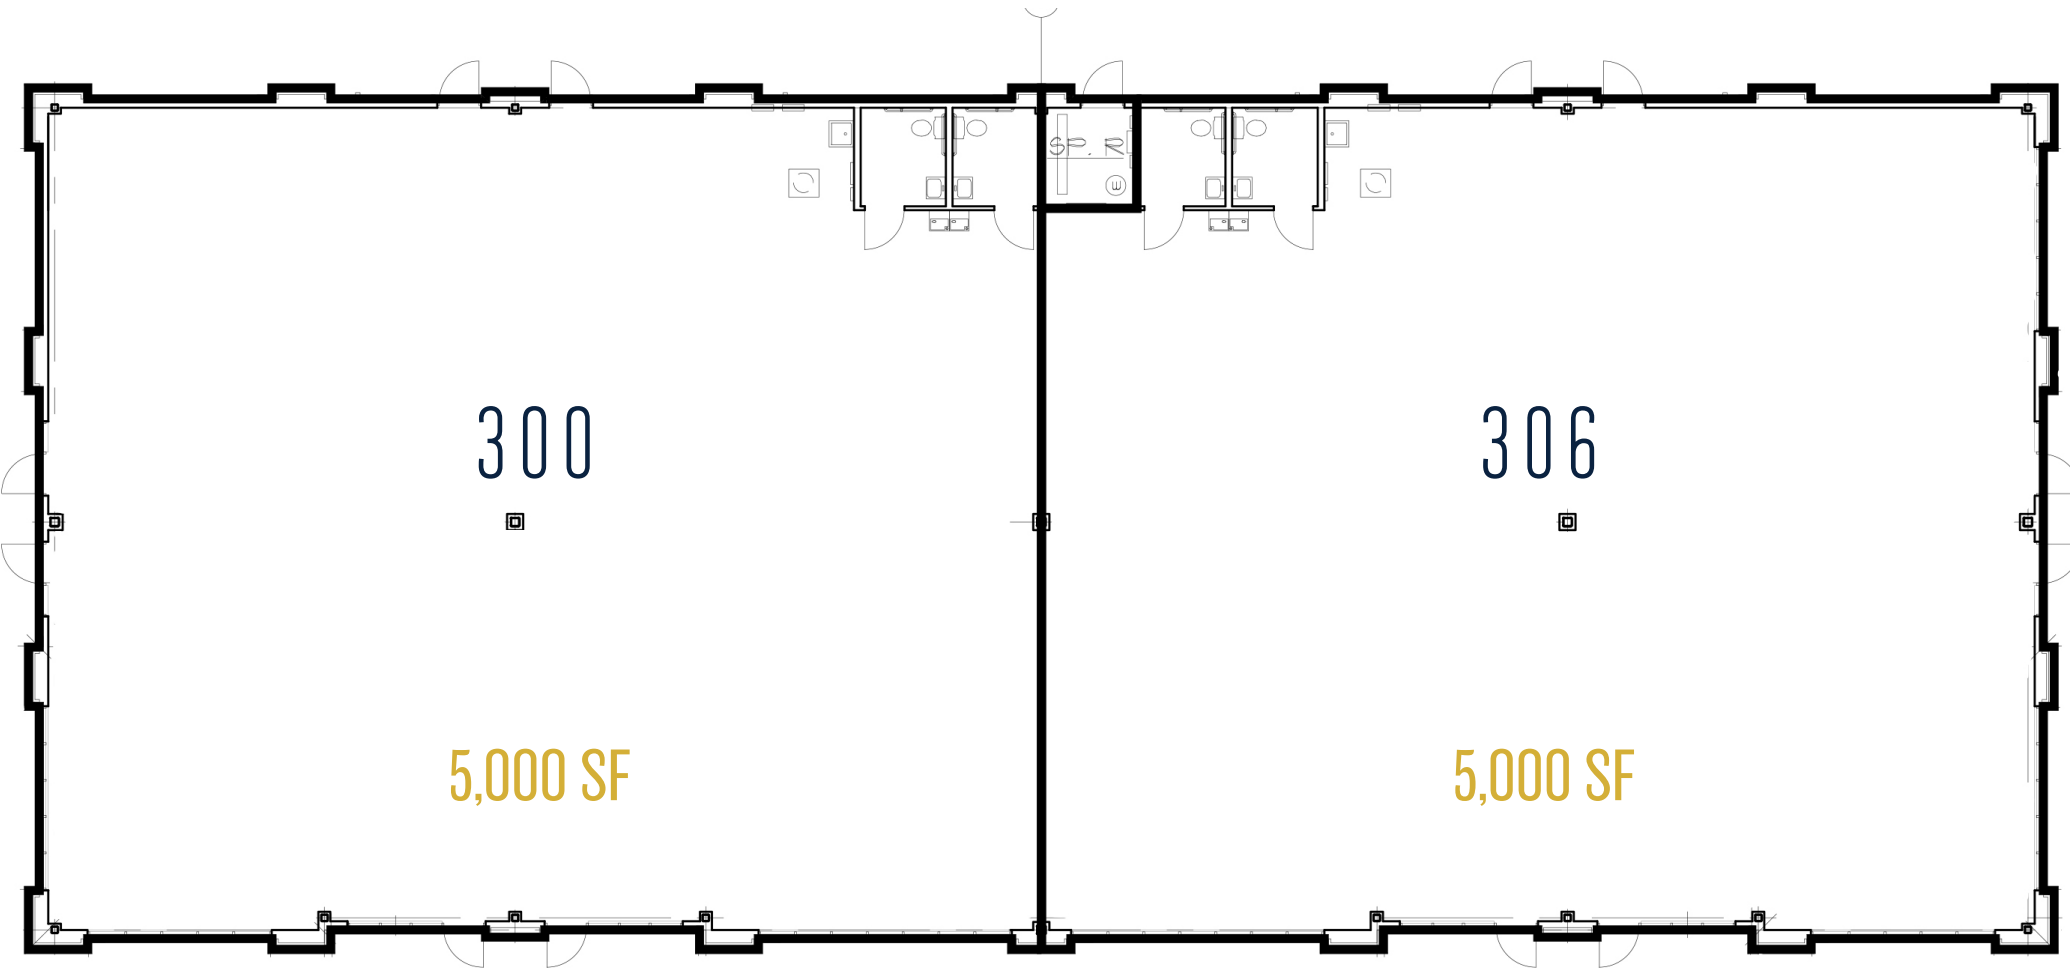

RETAIL BUILDING D

300 - 306 BUCKLEY MILL ROAD, GREENVILLE, DE 19807

RETAIL SPACE | 300 - 371 BUCKLEY MILL ROAD | GREENVILLE, DE 19807