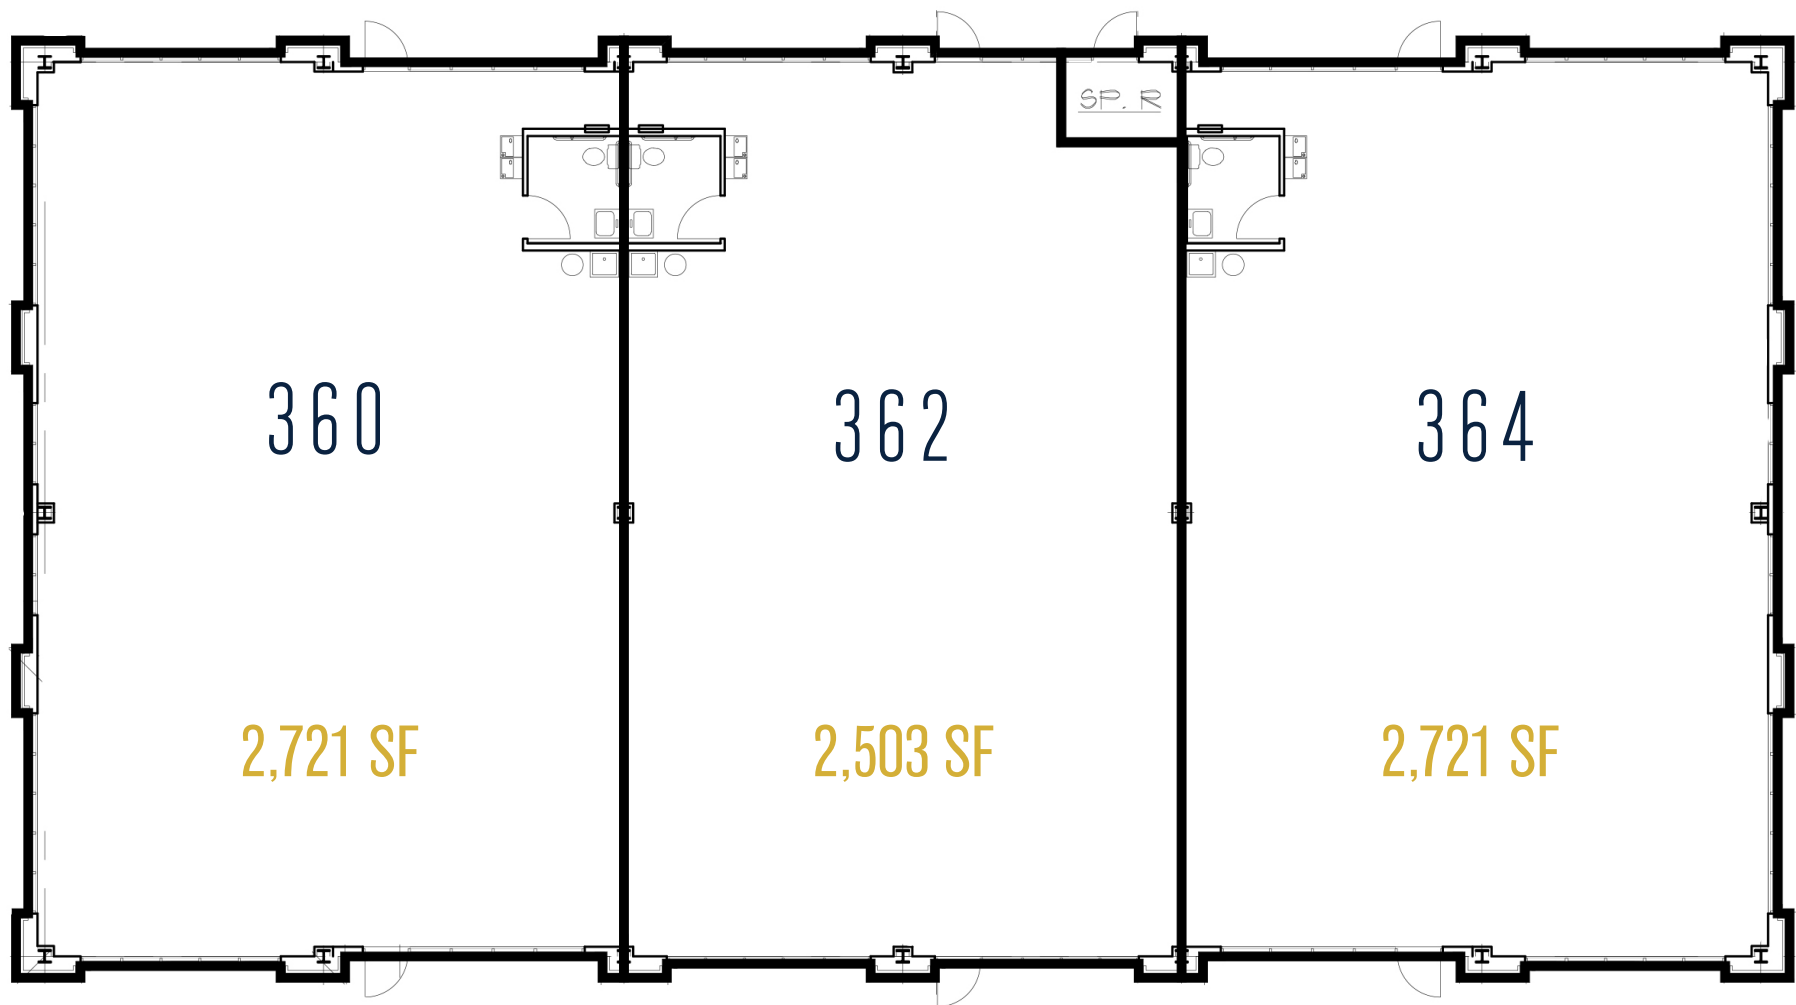

RETAIL BUILDING B

360 - 364 BUCKLEY MILL ROAD, GREENVILLE, DE 19807